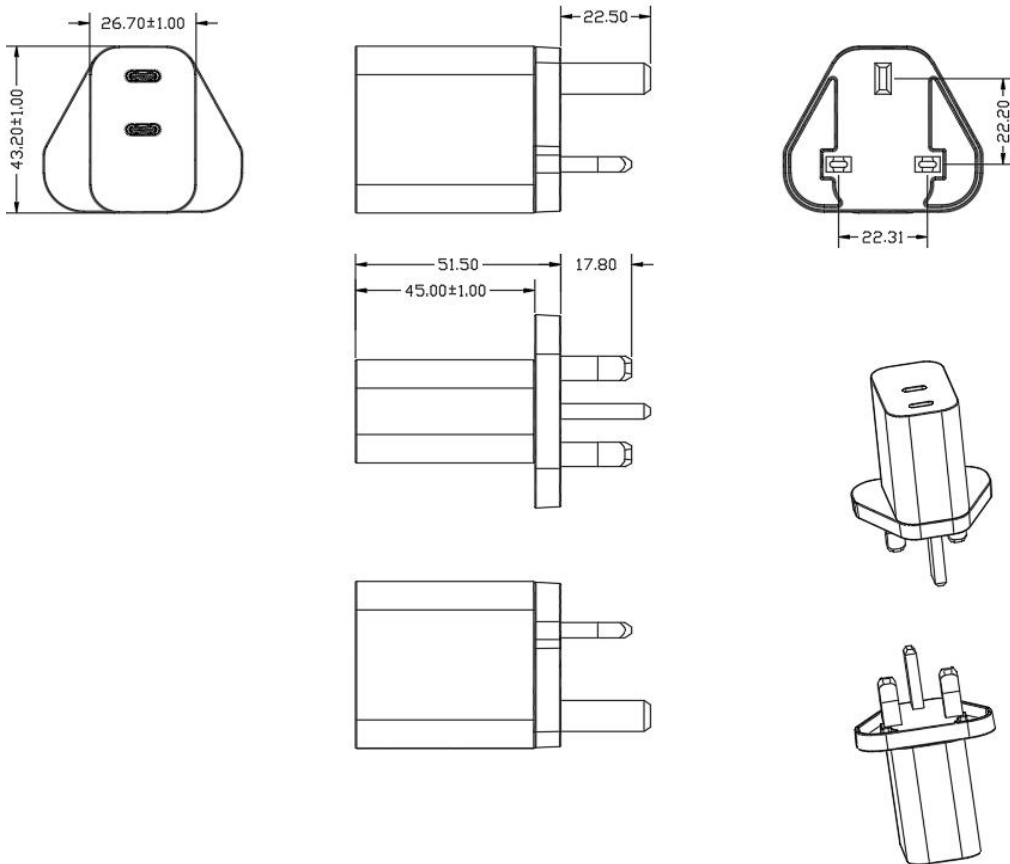

UK 20W Charger 2 Port with Power Delivery (PD)

TIGER POWER PRODUCTS – QUALITY & RELIABILITY

This specification is not for general release or circulation. Tiger Power reserves the right to make changes to spec. or product without notice or liability.