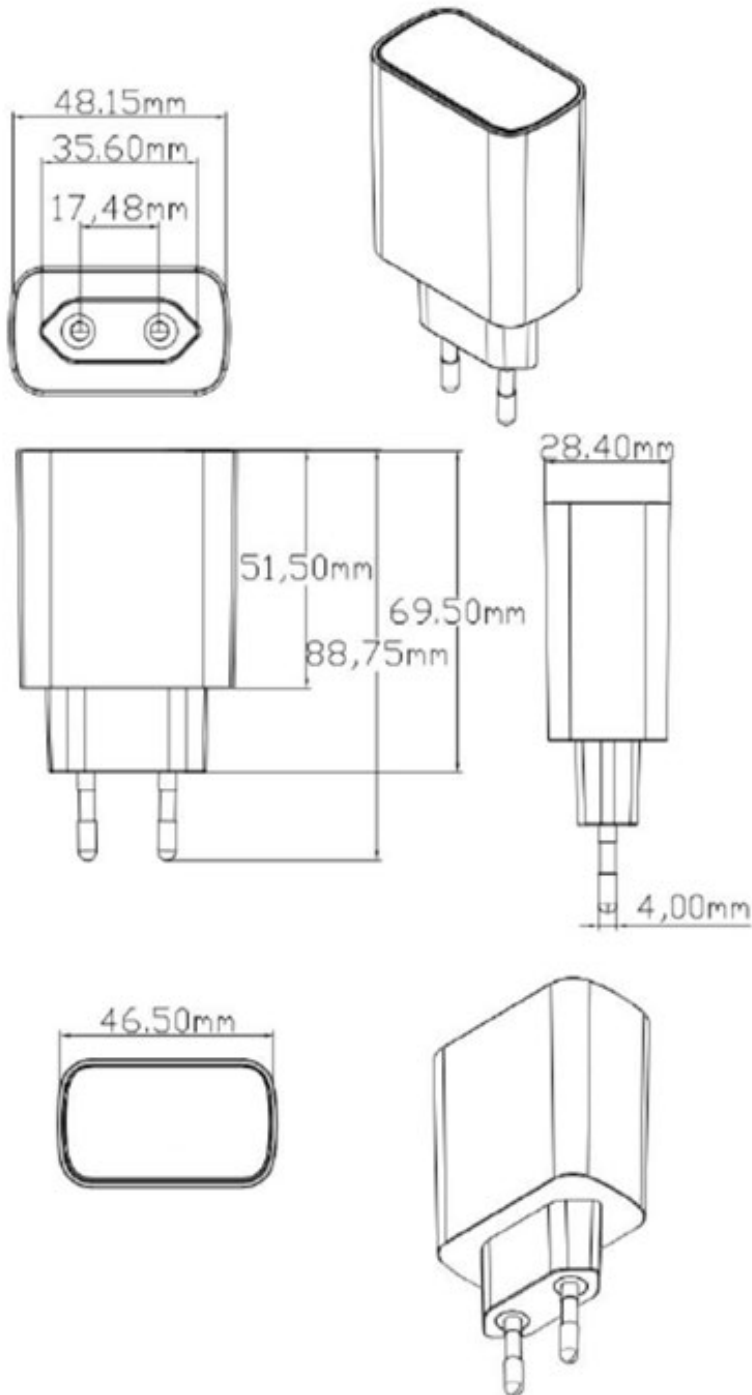

TIGER POWER PRODUCTS – QUALITY & RELIABILITY

This specification is not for general release or circulation. Tiger Power reserves the right to make changes to spec. or product without notice or liability.