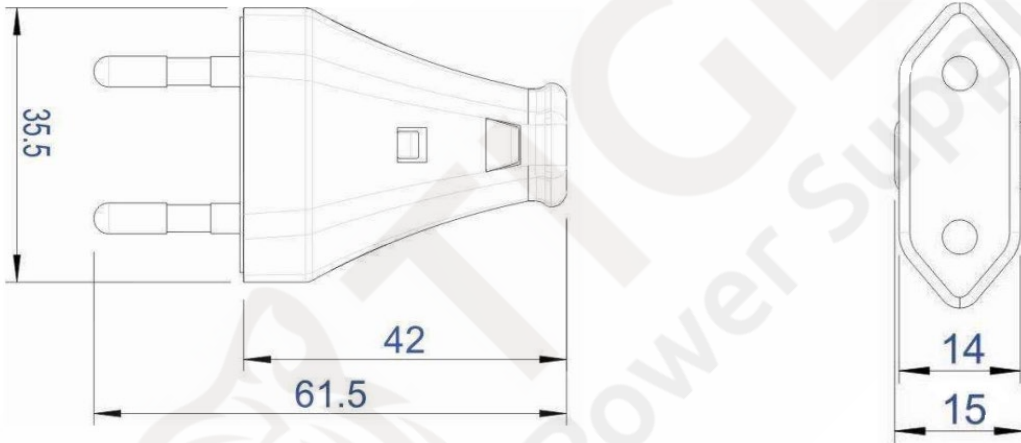

2 PIN EURO REWIREABLE

TIGER PART: EU-RW-2P

Features:

- Fast Fit Crimp Terminals
- Safety Approved
- 2.5A rated
- 250Vac Voltage Rating

This photo shows how the rewirable Euro plug looks open before assembly. We recommend fitting the multi strand cable with bootlace ferrules before placing into the crimp terminals to help ensure best connection and security